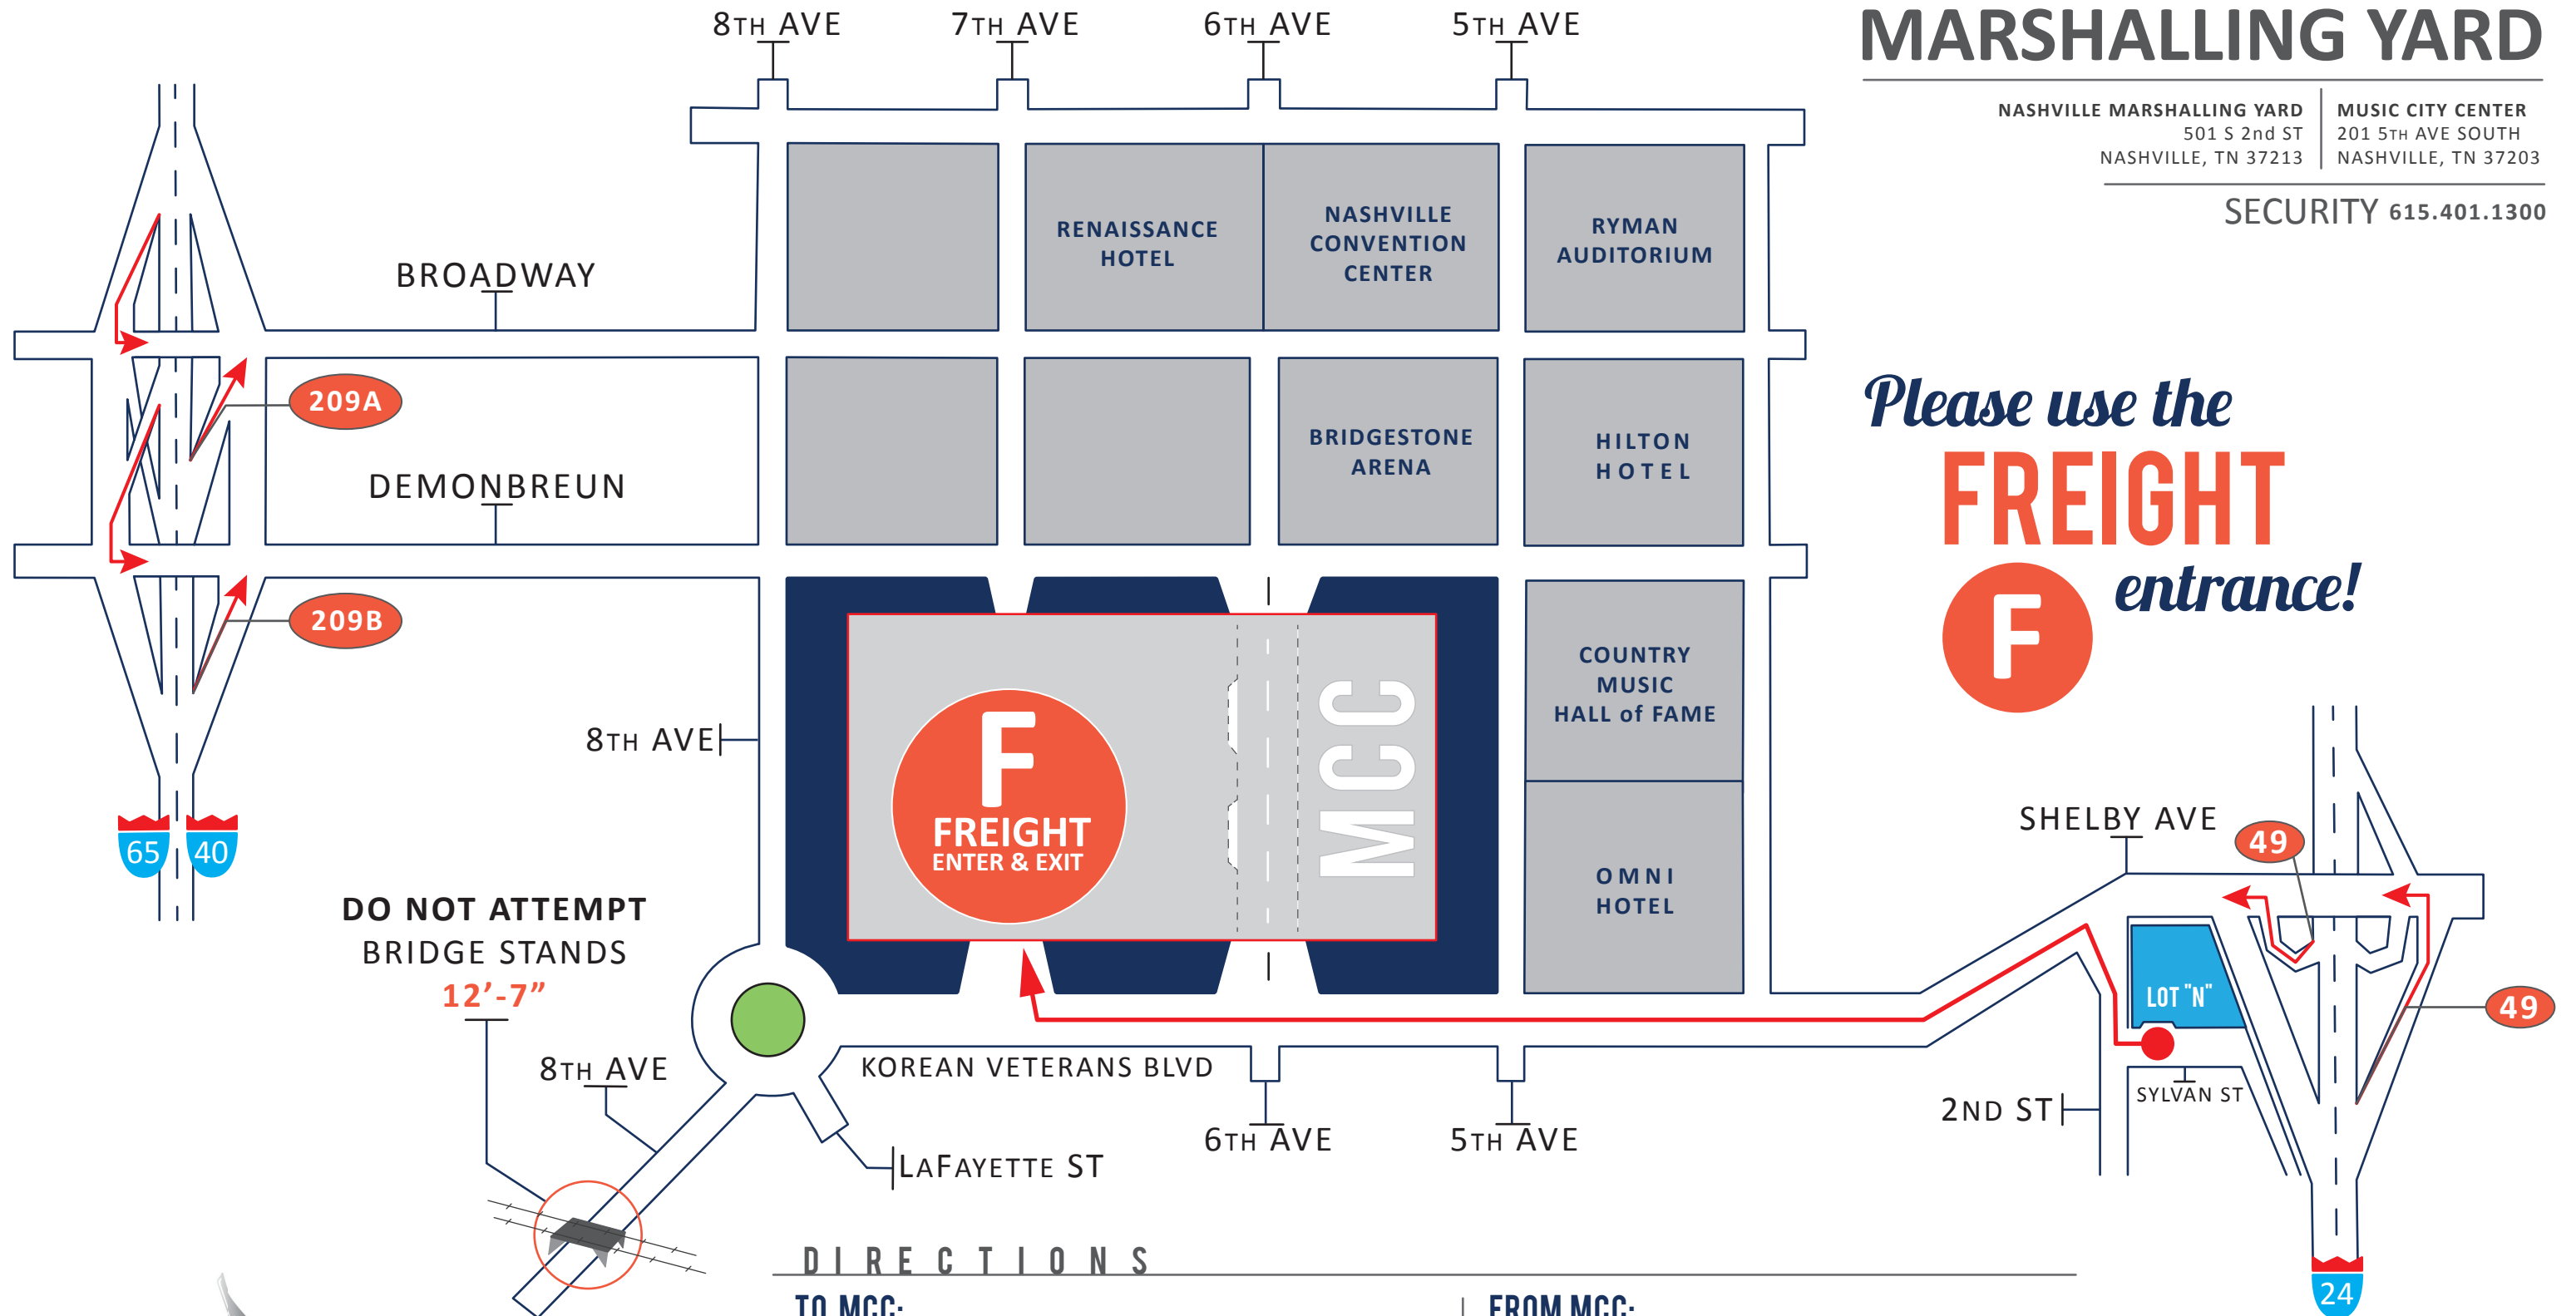

MUSIC CITY CENTER MARSHALLING YARD

NASHVILLE MARSHALLING YARD
501 S 2nd ST
NASHVILLE, TN 37213

MUSIC CITY CENTER
201 5TH AVE SOUTH
NASHVILLE, TN 37203

SECURITY 615.401.1300

Please use the
FREIGHT
F *entrance!*

**DO NOT ATTEMPT
BRIDGE STANDS
12'-7"**

DIRECTIONS

TO MCC:

- Turn right out of yard onto Sylvan St.
- Turn right onto 2nd St.
- Turn left onto Korean Veterans Boulevard (KVB)
- Continue down KVB
- First right into MCC

FROM MCC:

- Turn left out of MCC
- Continue down Korean Veterans Boulevard
- Turn right onto 2nd St.
- Take first left, Sylvan St.
- Take left into Marshalling Yard (Lot "N")