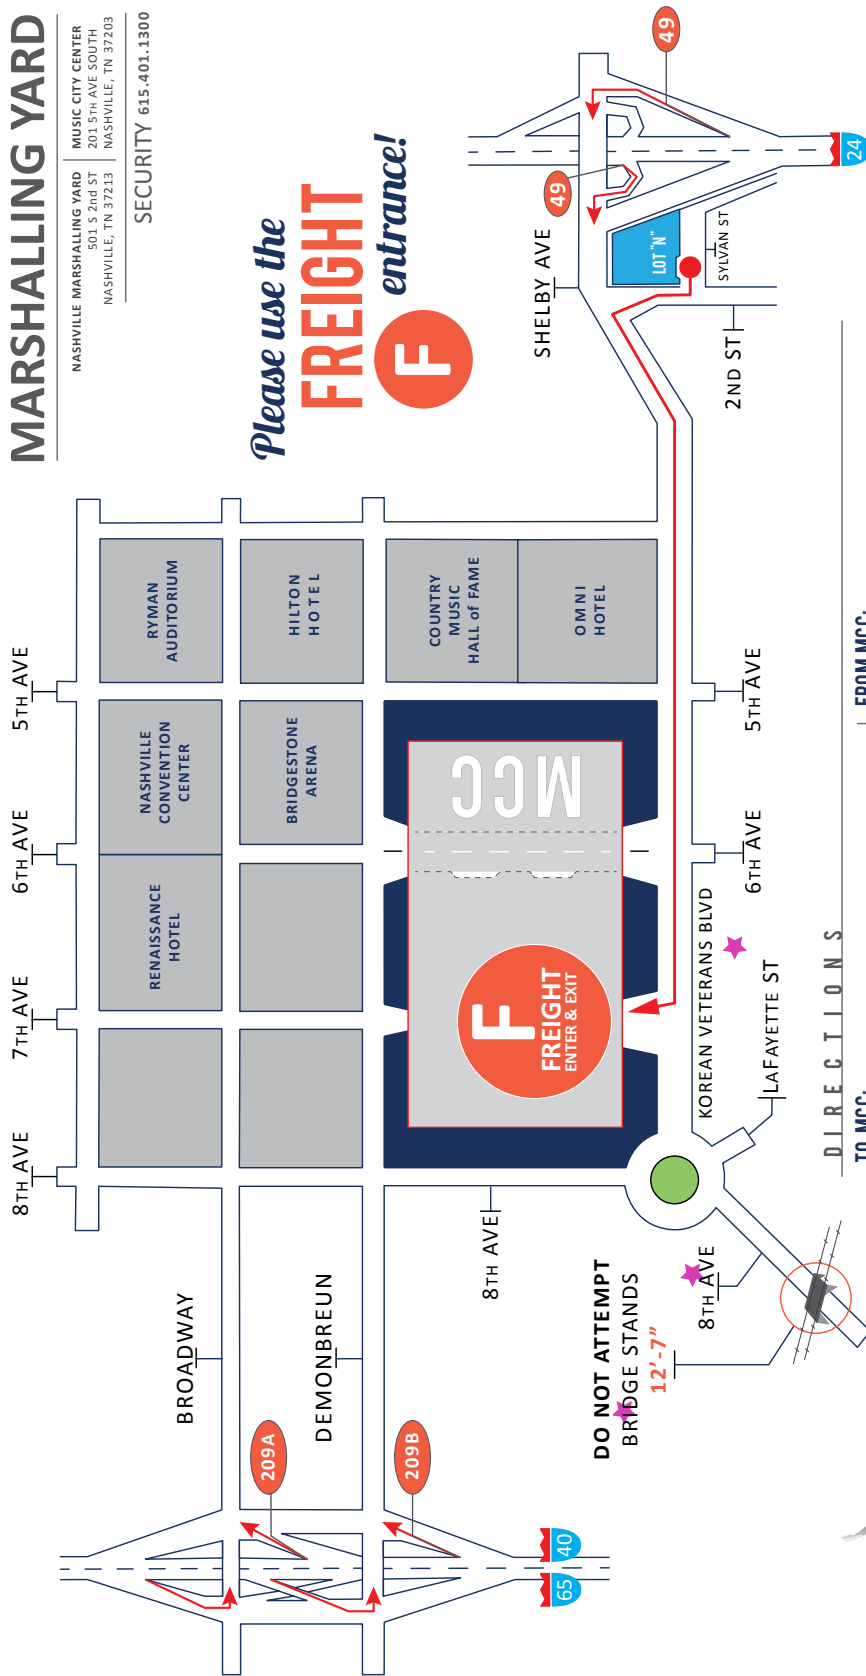

MAP TO MARSHALLING YARD

MUSIC CITY CENTER MARSHALLING YARD

NASHVILLE MARSHALLING YARD
501 S 2ND ST
NASHVILLE, TN 37215

SECURITY 615.401.1300

Please use the
FREIGHT
entrance!

D I R E C T I O N S

TO MCC:

- Turn right out of yard onto Sylvan St.
- Turn right onto 2nd St.
- Turn left onto Korean Veterans Boulevard (KVB)
- Continue down KVB
- First right into MCC

FROM MCC:

- Turn left out of MCC
- Continue down Korean Veterans Boulevard
- Turn right onto 2nd St.
- Take first left, Sylvan St.
- Take left into Marshalling Yard (Lot "N")