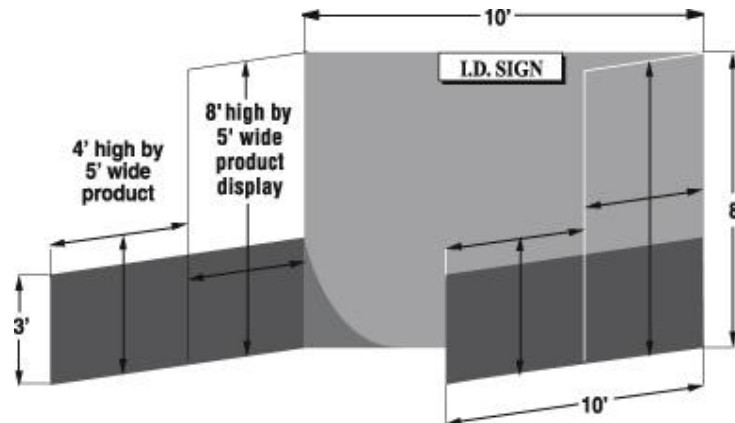

Southern Women's Show Nashville - March 26-29 Height Restrictions

The front five feet of your exhibit may not exceed FOUR feet in height.

All exhibits must have floor covering.

Maximum height for any product, display or sign is EIGHT FEET.

Height Limitation Exceptions:

1. If you have three or more booths in a row, you may have 8' high displays to the front of the booth except within 10' of where your exhibit adjoins other exhibits. So if you have three booths, your center booth may be 8' high to the front of the booth. With four booths, the center two booths may be 8' high to the front of the booth.
2. Your exhibit height may be 8' to the front of your exhibit WITH THE APPROVAL OF SHOW MANAGEMENT AND THE ADJOINING EXHIBITOR. If you wish to exceed the height limitation and have not contacted show management, come to the Show Office BEFORE setting up your exhibit.