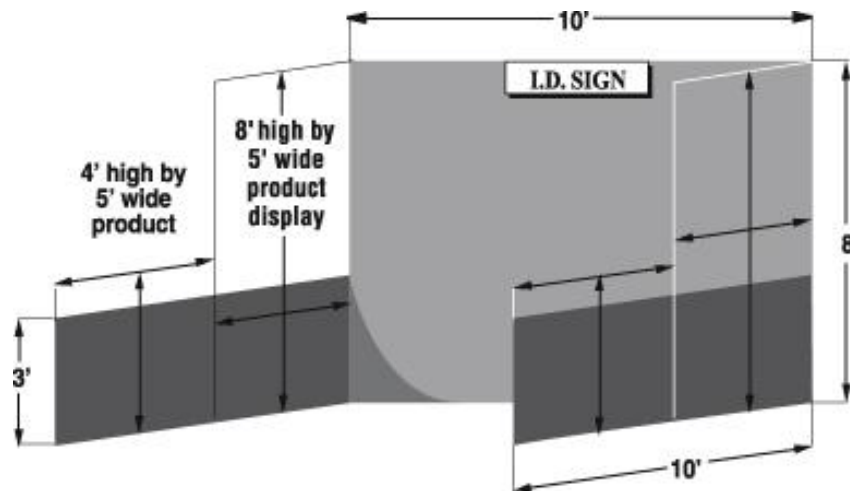

Southern Women's Show

Charlotte, August 23-25, 2019

Charlotte Convention Center – Hall C

Height Restrictions

The front five feet of your exhibit may not exceed FOUR feet in height.

All exhibits must have floor covering.

Maximum height for any product, display or sign is EIGHT FEET.

Height Limitation Exceptions:

1. If you have three or more booths in a row, you may have 8' high displays to the front of the booth except within 10' of where your exhibit adjoins other exhibits. So if you have three booths, your center booth may be 8' high to the front of the booth. With four booths, the center two booths may be 8' high to the front of the booth.
2. Your exhibit height may be 8' to the front of your exhibit WITH THE APPROVAL OF SHOW MANAGEMENT AND THE ADJOINING EXHIBITOR. If you wish to exceed the height limitation and have not contacted show management, come to the show office BEFORE setting up your exhibit.