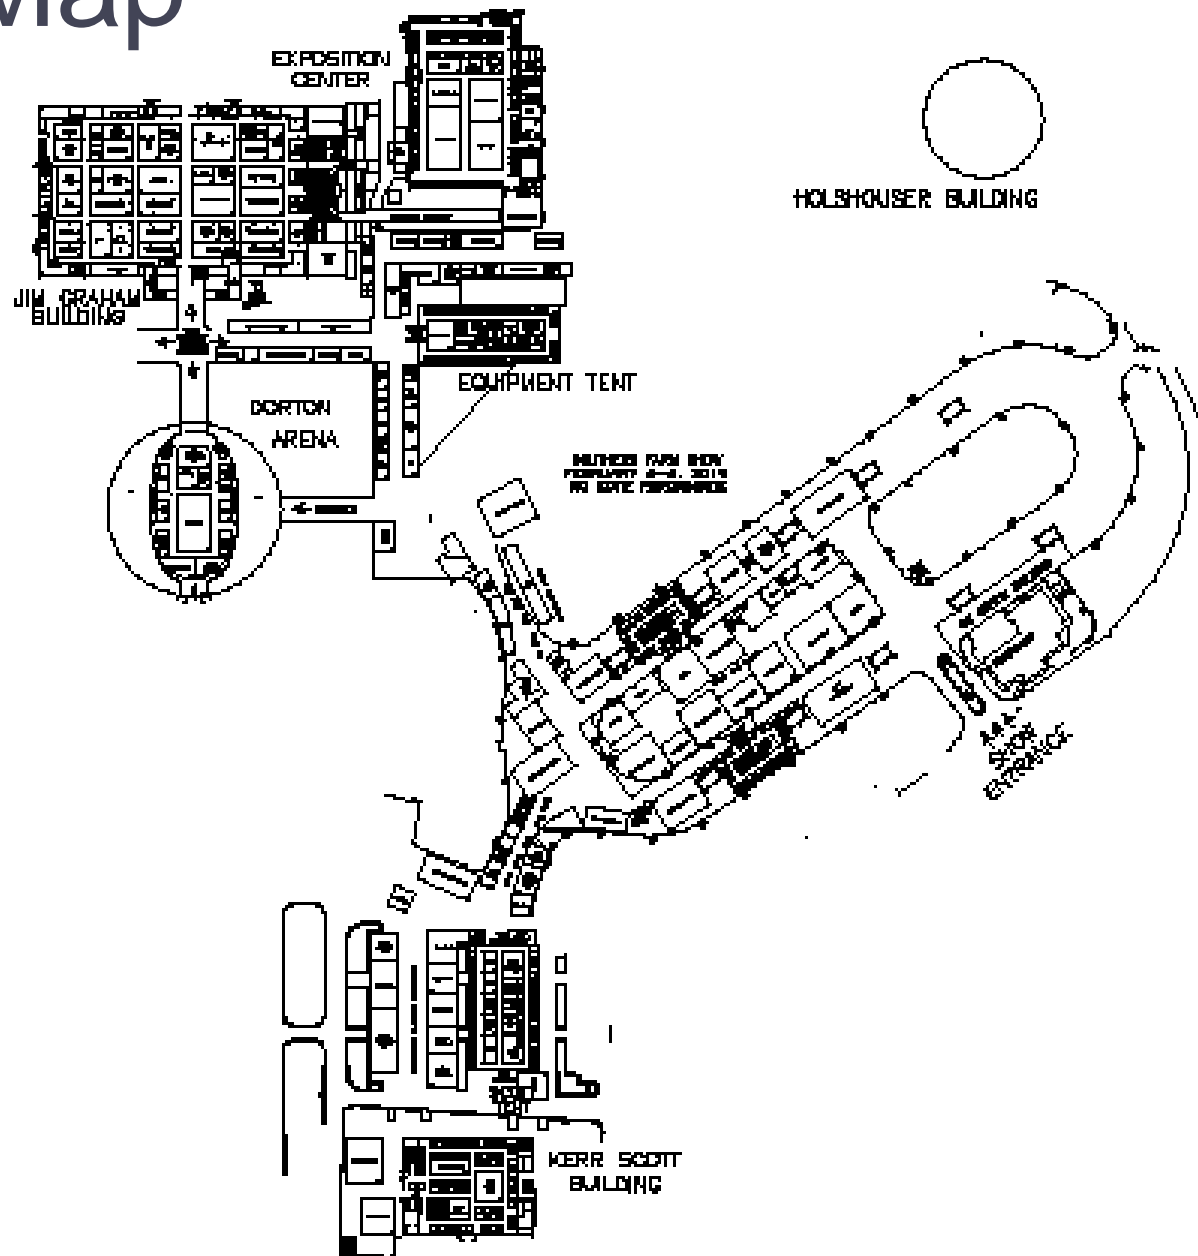

SHOW IN REVIEW
RALEIGH NC
FEBRUARY 1-3, 2017

www.SouthernFarmShow.com

A SouthernShows™ production

Show Map

Jim Graham Building 58 exhibitors

Exposition Center 57 exhibitors

Dorton Arena 15 exhibitors

Kerr Scott Building 48 exhibitors