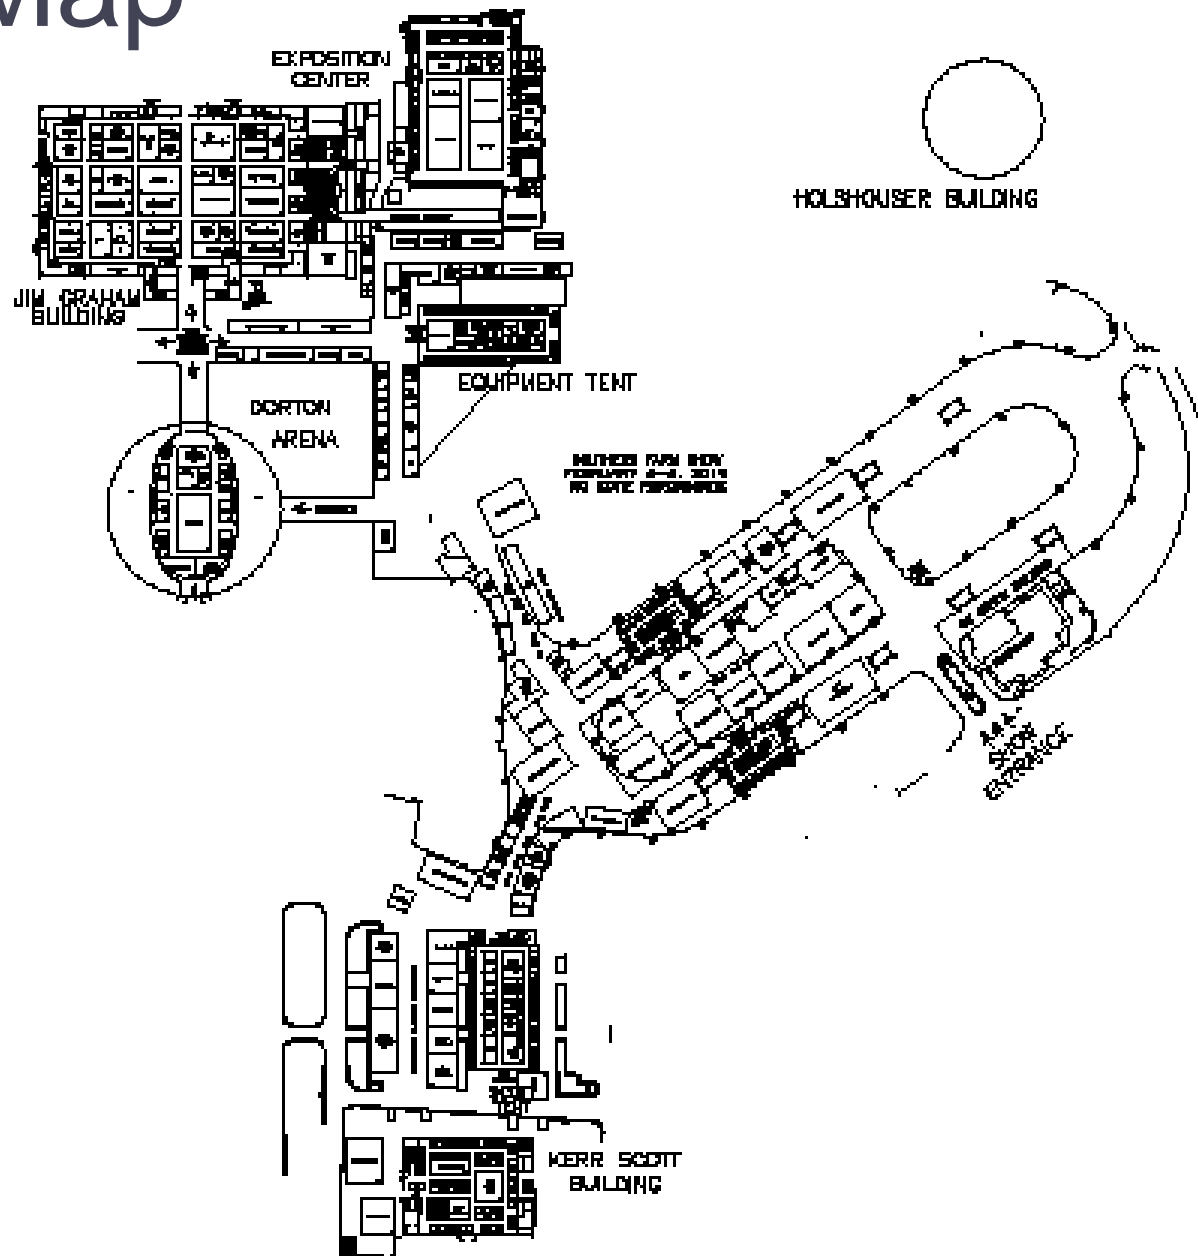

SHOW IN REVIEW
RALEIGH NC
FEBRUARY 3-5, 2016

www.SouthernFarmShow.com

A SouthernShows™ production

Show Map

Jim Graham Building 58 exhibitors

Exposition Center 52 exhibitors

Dorton Arena 15 exhibitors

Kerr Scott Building 46 exhibitors