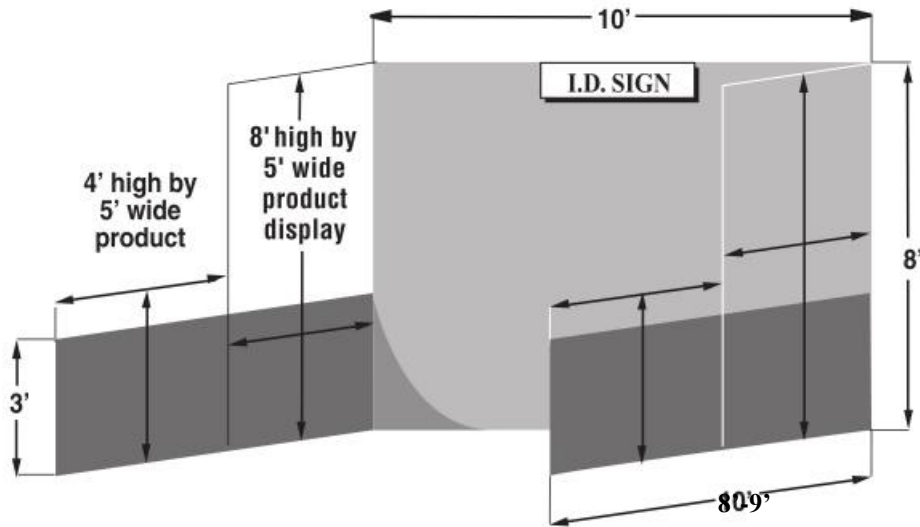

## *Exhibit Space Height Regulations*

### HEIGHT REGULATIONS

- The front half of your exhibit may NOT exceed four feet in height.
  - **All exhibits MUST have floor covering.**
- Maximum height for any product, display or sign is eight feet.

#### ***Height Limitation Exceptions:***

1. If you have three or more booths in a row, you may have 8' high displays to the front of the booth except within 10' of where your exhibit adjoins other exhibits. So if you have three booths, your center booth may be 8' high to the front of the booth. With four booths, the center two booths may be 8' high to the front of the booth.
2. Your exhibit height may be 8' to the front of your exhibit WITH THE APPROVAL OF SHOW MANAGEMENT AND THE ADJOINING EXHIBITOR. If you wish to exceed the height limitation and have not contacted show management, come to the show office BEFORE setting up your exhibit.